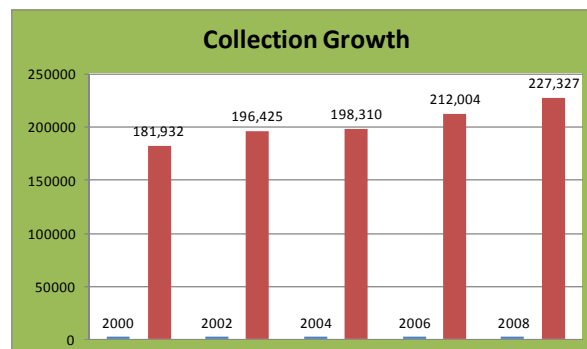

Nikki Giovanni at the
Jessie Peterman Library Dedication

Library at a glance

- Population served: 100,200
- Registered cardholders: 35,767
- Library visits: 490,515
- Circulation: 783,708
- Total collection: 227,327
- Computer stations available to the public: 54
- Programs offered: 1,039
- Program attendance: 20,317
- Remote use of databases: 22,089
- Hits to website: 158,732
- Summer Reading Program participants: 2,701