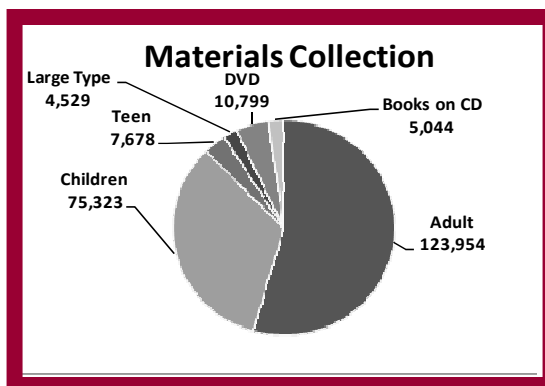

Accomplishments

Programs

- More storytimes
- More adult programs
- Mad Science
- Natural Health series
- Game On!
- Summer reading program
- Book discussion groups

Friends of the Library Gifts

- Summer reading program
- Game On! equipment
- Library school scholarship
- Outside benches for libraries
- Dies for Ellison machine
- Early literacy computer
- Storytime craft materials
- Book Page
- Program support
- Television for Meadowbrook

Nikki Giovanni at the
Jessie Peterman Library Dedication

Library at a glance

- Population served: 100,200
- Registered cardholders: 35,767
- Library visits: 490,515
- Circulation: 783,708
- Total collection: 227,327
- Computer stations available to the public: 54
- Programs offered: 1,039
- Program attendance: 20,317
- Remote use of databases: 22,089
- Hits to website: 158,732
- Summer Reading Program participants: 2,701